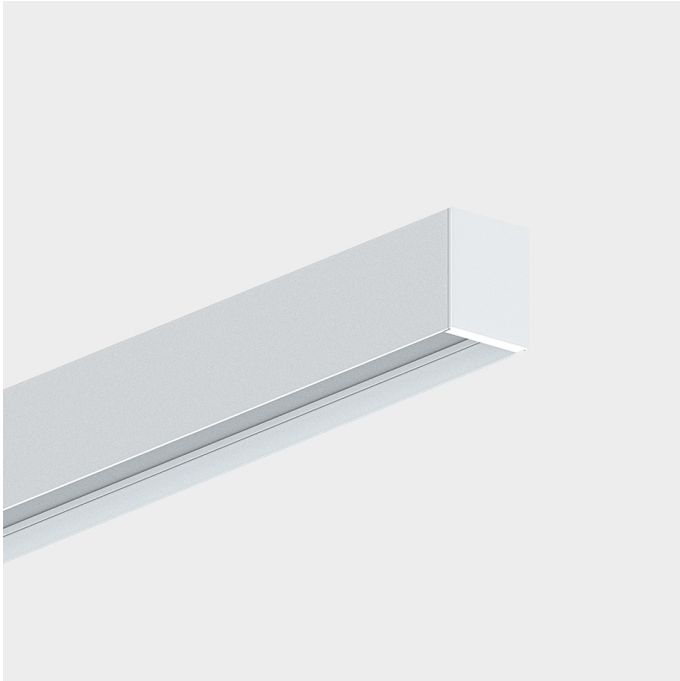

REBA 65 EXT L2540 W
ALUMINIUM PROFILE SYSTEMS**90522L0090W0000**

L=2540mm

PRODUCT DESCRIPTION**Application Areas:** Offices, Hotels and residential, Public spaces, Retail, Education, Health and care**Mounting Type:** Surface mounted, Suspended**Control Gear Included:** No**REBA 65 EXT L2540 W****CHARACTERISTICS****Luminaire Type:** Straight line luminaire**Luminaire Module:** Individual**Current Supply Cable Entry Point:** Back**MATERIALS****Body Material:** Extruded aluminium profile**Finishing:** Epoxy polyester powder coated**Colour:** White (W)**DIMENSIONS****L - Length (mm):** 2540**W - Width (mm):** 65**H - Height (mm):** 82**Net Weight (kg):** 3.17**NOTES**

- To complete the product it is necessary to order the inner profile separately;
- For suspended version it is necessary to order the suspension, the current supply cable and the ceiling rose. Please order separately.